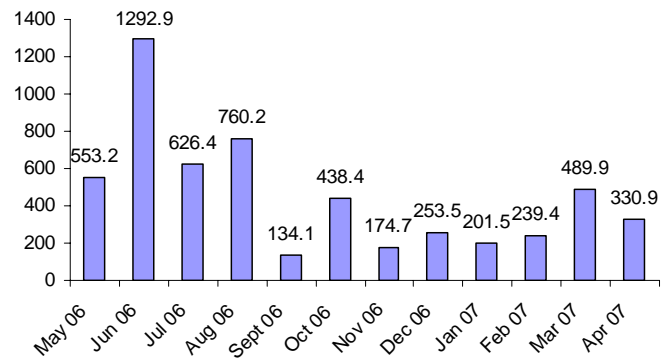

- Reactive maintenance accounted for nearly 100% of all maintenance activities being performed
- Lack of preventive and proactive maintenance
- Maintenance procedures were not tracked providing no historical activities
- Repetitive machine failures were not addressed
- Maintenance was not a core competency

Solution

Advanced Technology Services (ATS) went to work to implement a sustainable solution to help J&L Fiber Services achieve their business goals of delivering focused reliable manufacturing solutions to their customers.

- Monitored preventive and proactive procedures through work order management to reduce amount of reactive job orders
- Performed root cause analysis on machines experiencing repetitive failures reducing repair time and improving manufacturing costs
- Implemented and reviewed preventive maintenance procedures
- Provided continuous improvement solutions through Six Sigma implementation
- Drove data, fact –based maintenance solutions

Bottom Line

Using teamwork, ATS and J & L Fiber Services implemented and has maintained programs that have proved successful.

- Increased overall machine availability to 99.7%
- Reduced scrap by 38%
- Implemented a continuous improvement environment
- Documented the lowest machine downtime hours on record
- Achieved and maintained 100% PM compliance

Facility Downtime

ATS helped J&L Fiber record their lowest machine downtime on record

“ATS has improved key machine uptime at J&L and enable us to focus on improving efficiency and throughput. ATS has also been able to repair many hard-to-find components that would have had key equipment down for prolonged periods of time.”

Mike Hoffmann, Director of Operations
J&L Fiber Services

ATS
Advanced Technology Services, Inc.
We Make Factories Run Better.